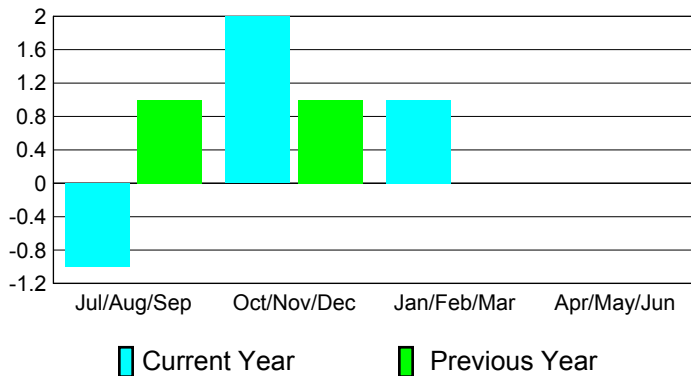

2010-2011 GMT Reports for District (or Undistricted) **District 300 E1**

GMT: PEI-JEN CHEN

Location: M.D. 300 Taiwan

GMT CA: 5

CLUBS

Club Results
2010-2011

Clubs
2009-2010

Month	New Club Goal	Actual New Clubs	Actual Dropped Clubs	Gain/Loss of Clubs	Gain/Loss of Clubs
Jul/Aug/Sep	1	0	-1	-1	1
Oct/Nov/Dec	0	2	0	2	1
Jan/Feb/Mar	0	1	0	1	0
Apr/May/Jun	0	0	0	0	0
Totals	1	3	-1	2	2

Club Results 2010-2011

Goal, New, Dropped, Gain/Loss

Comparison of Club Gain/Loss

Current Year Compared to the Previous Year

YTD Status Quo Clubs 2010-2011

Status Quo Clubs Compared to Status Quo Members

MEMBERSHIP