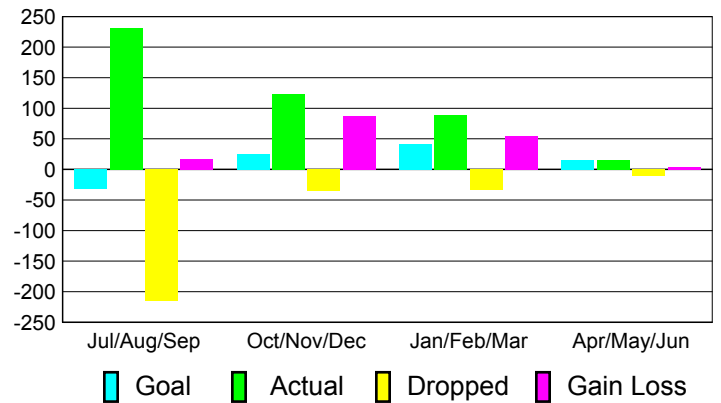

Membership Results 2010-2011

Goal, New, Dropped, Gain/Loss

Comparison of Membership Gain/Loss

Current Year Compared to the Previous Year