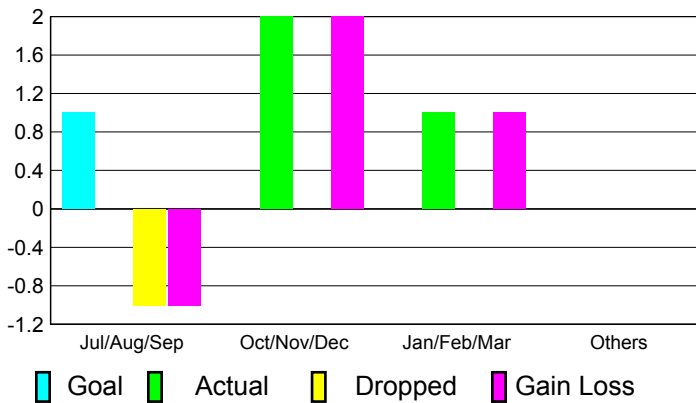

2010-2011 GMT Reports for District (or Undistricted) **District 300 E1**

GMT: PEI-JEN CHEN

Location: M.D. 300 Taiwan

GMT CA: 5

CLUBS

Club Results
2010-2011

Clubs
2009-2010

Month	New Club Goal	Actual New Clubs	Actual Dropped Clubs	Gain/Loss of Clubs	Gain/Loss of Clubs
Jul/Aug/Sep	1	0	-1	-1	1
Oct/Nov/Dec	0	2	0	2	1
Jan/Feb/Mar	0	1	0	1	0
Apr/May/Jun	0	0	0	0	0
Totals	1	3	-1	2	2

Club Results 2010-2011

Goal, New, Dropped, Gain/Loss

Comparison of Club Gain/Loss

Current Year Compared to the Previous Year

YTD Status Quo Clubs 2010-2011

Status Quo Clubs Compared to Status Quo Members

MEMBERSHIP