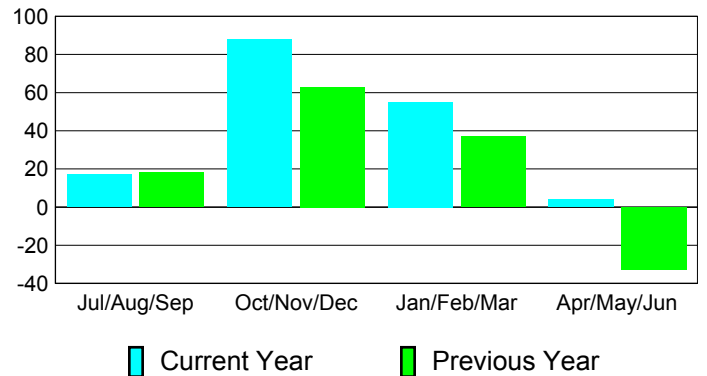

Membership Results
2010-2011

Membership
2009-2010

Month	Net Memb Goal	Actual New Memb	Actual Dropped Memb	Gain/Loss of Memb	Gain/Loss of Memb
Jul/Aug/Sep	-32	232	-215	17	18
Oct/Nov/Dec	25	123	-35	88	63
Jan/Feb/Mar	42	89	-34	55	37
Apr/May/Jun	16	15	-11	4	-33
Totals	51	459	-295	164	85

Membership Results 2010-2011

Goal, New, Dropped, Gain/Loss

Comparison of Membership Gain/Loss

Current Year Compared to the Previous Year

Gender Comparison 2010-2011

Jul/Aug/Sep

Oct/Nov/Dec

Jan/Feb/Mar

Apr/May/Jun

■ Male

■ Female